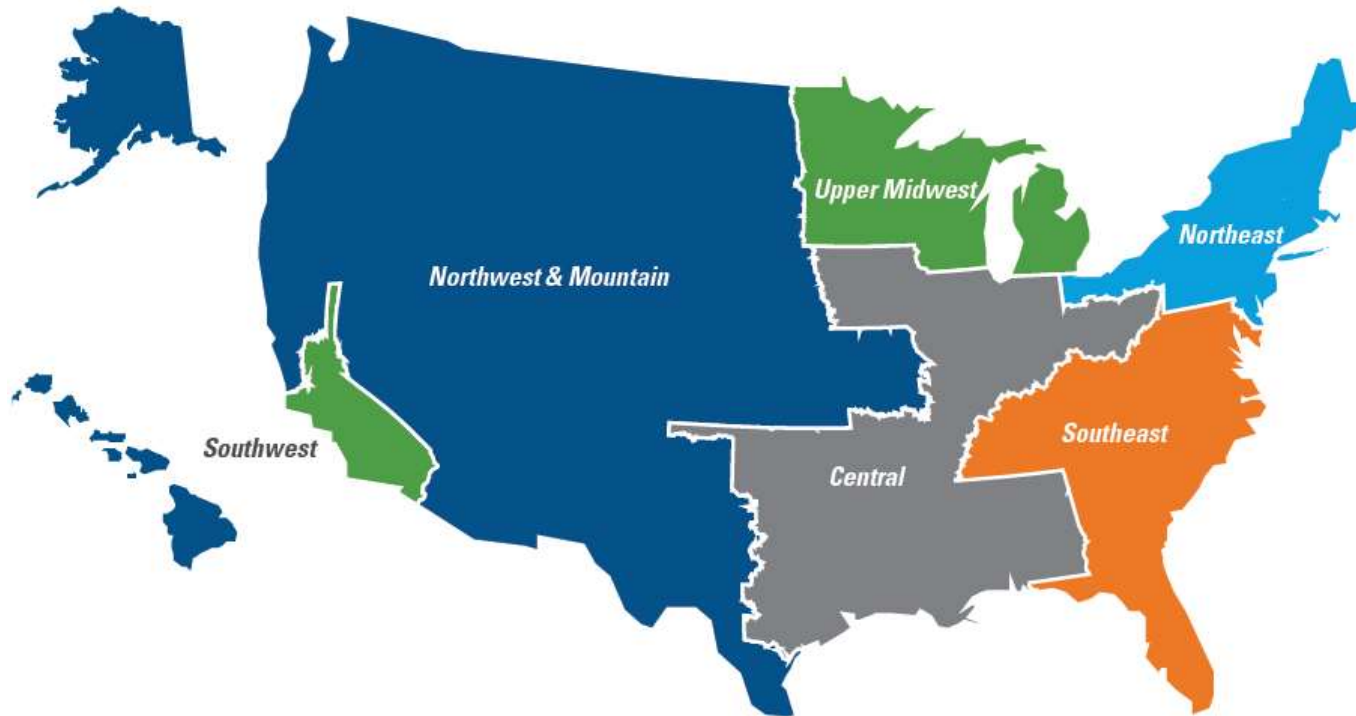

LEADERSHIP TEAM		PHONE	EMAIL	
	Co-Head US Retail Sales	Ronice Barlow	727-299-7593	ronice.barlow@franklintempleton.com
Northeast	Divisional Sales Manager	Heather Lenseth	203-703-7912	heather.lenseth@franklintempleton.com
	Internal Sales Manager	Nancy LaBossiere	727-299-4152	nancy.labossiere@franklintempleton.com
Southeast	Divisional Sales Manager	Joe Epstein	727-299-7202	joseph.epsteinjr@franklintempleton.com
	Internal Sales Manager	Tony Pacheco	727-258-1306	tony.pacheco@franklintempleton.com
Central	Divisional Sales Manager	Jeff Rose	612-839-5085	jeff.rose@franklintempleton.com
	Internal Sales Manager	Chris Decker	727-299-5075	chris.decker@franklintempleton.com
Northwest and Mountain	Divisional Sales Manager	Matt Cost	650-619-3114	matt.cost@franklintempleton.com
	Internal Sales Manager	Dave Maze	916-463-3217	david.maze@franklintempleton.com
Southwest and Upper Midwest	Divisional Sales Manager	Michael Mahoney	916-213-9854	michael.mahoney@franklintempleton.com
	Internal Sales Manager	Dave Maze	916-463-3217	david.maze@franklintempleton.com

**FRANKLIN
TEMPLETON**

Franklin Distributors, LLC
One Franklin Parkway
San Mateo, CA 94403-1906
(800) DIAL BEN® / 342-5236
franklintempleton.com